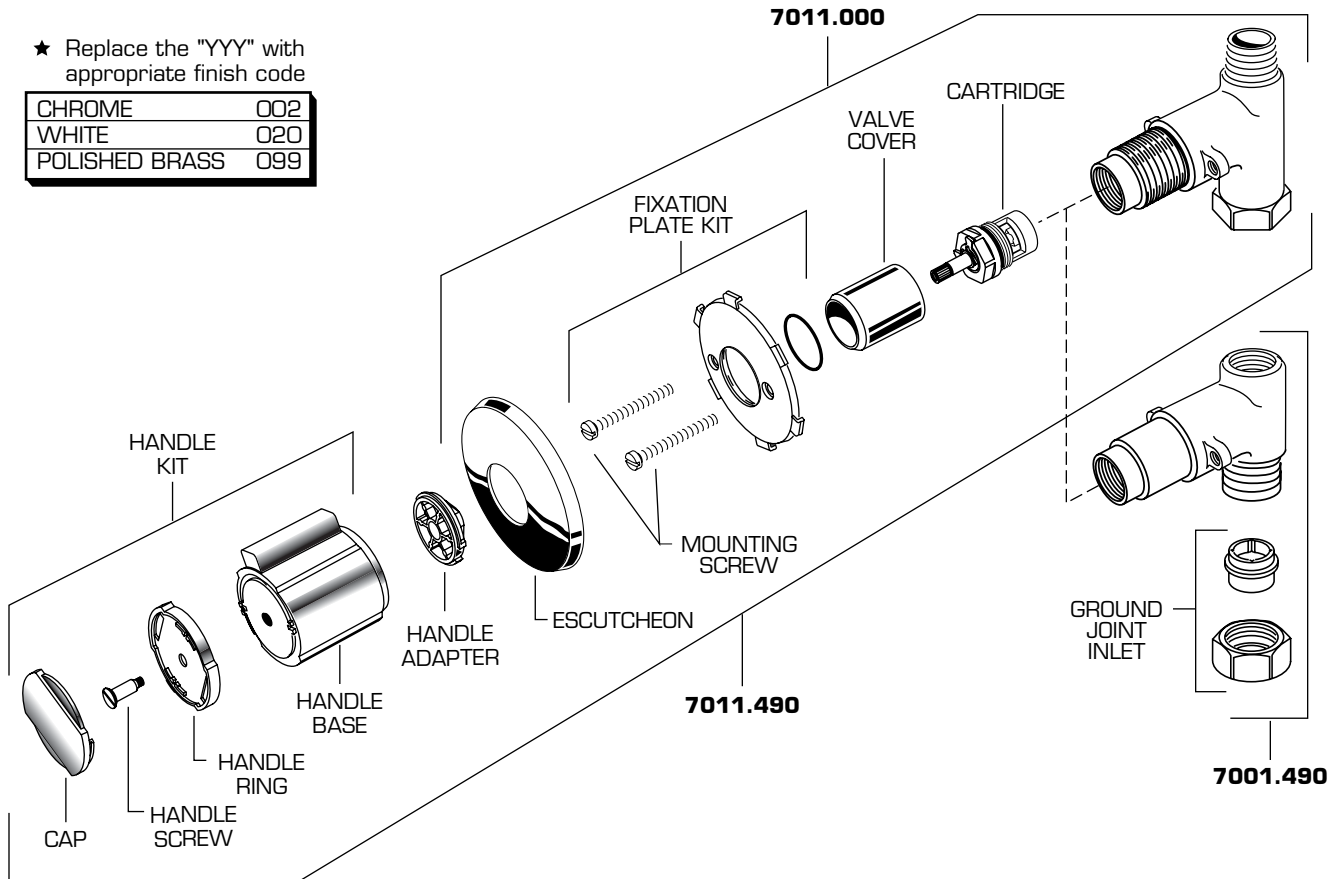

American Standard

HERITAGE AMARILIS

IN-WALL SINGLE VALVES 3/4" INLET/OUTLET MODEL NUMBERS

7011.000 7011.490

1/2" INLET/OUTLET MODEL NUMBER

7001.000 7001.490

★ Replace the "YYY" with appropriate finish code

CHROME	002
WHITE	020
POLISHED BRASS	099

REPAIR PARTS	DESCRIPTION	PART NUMBER ★	PKG QTY
Valve Parts	Cartridge	028610-0070A	1
	Fixation Plate Kit	012297-0070A	1
	Mounting Screw	012309-0070A	2
	Valve Cover	012314-YYY0A	1
	Escutcheon	012288-YYY0A	1
	Ground Joint Inlet (7001.490)	012315-0070A	1
Handle Parts (7011.000)	See Heritage-Amarilis, Jasmine, Iris Handles in Section E		
Handle Parts (7011.490, 7001.490)	Handle Adapter	923348-0070A	1
	Handle Kit	051313-YYY0A	1
	Handle Base	954026-YYY0A	1
	Decorator Ring	909750-YYY0A	1
	Handle Screw	077024-0070A	1
	Cap	907065-YYY0A	1
	Extension Kit (3/4")	066078-0070A	1